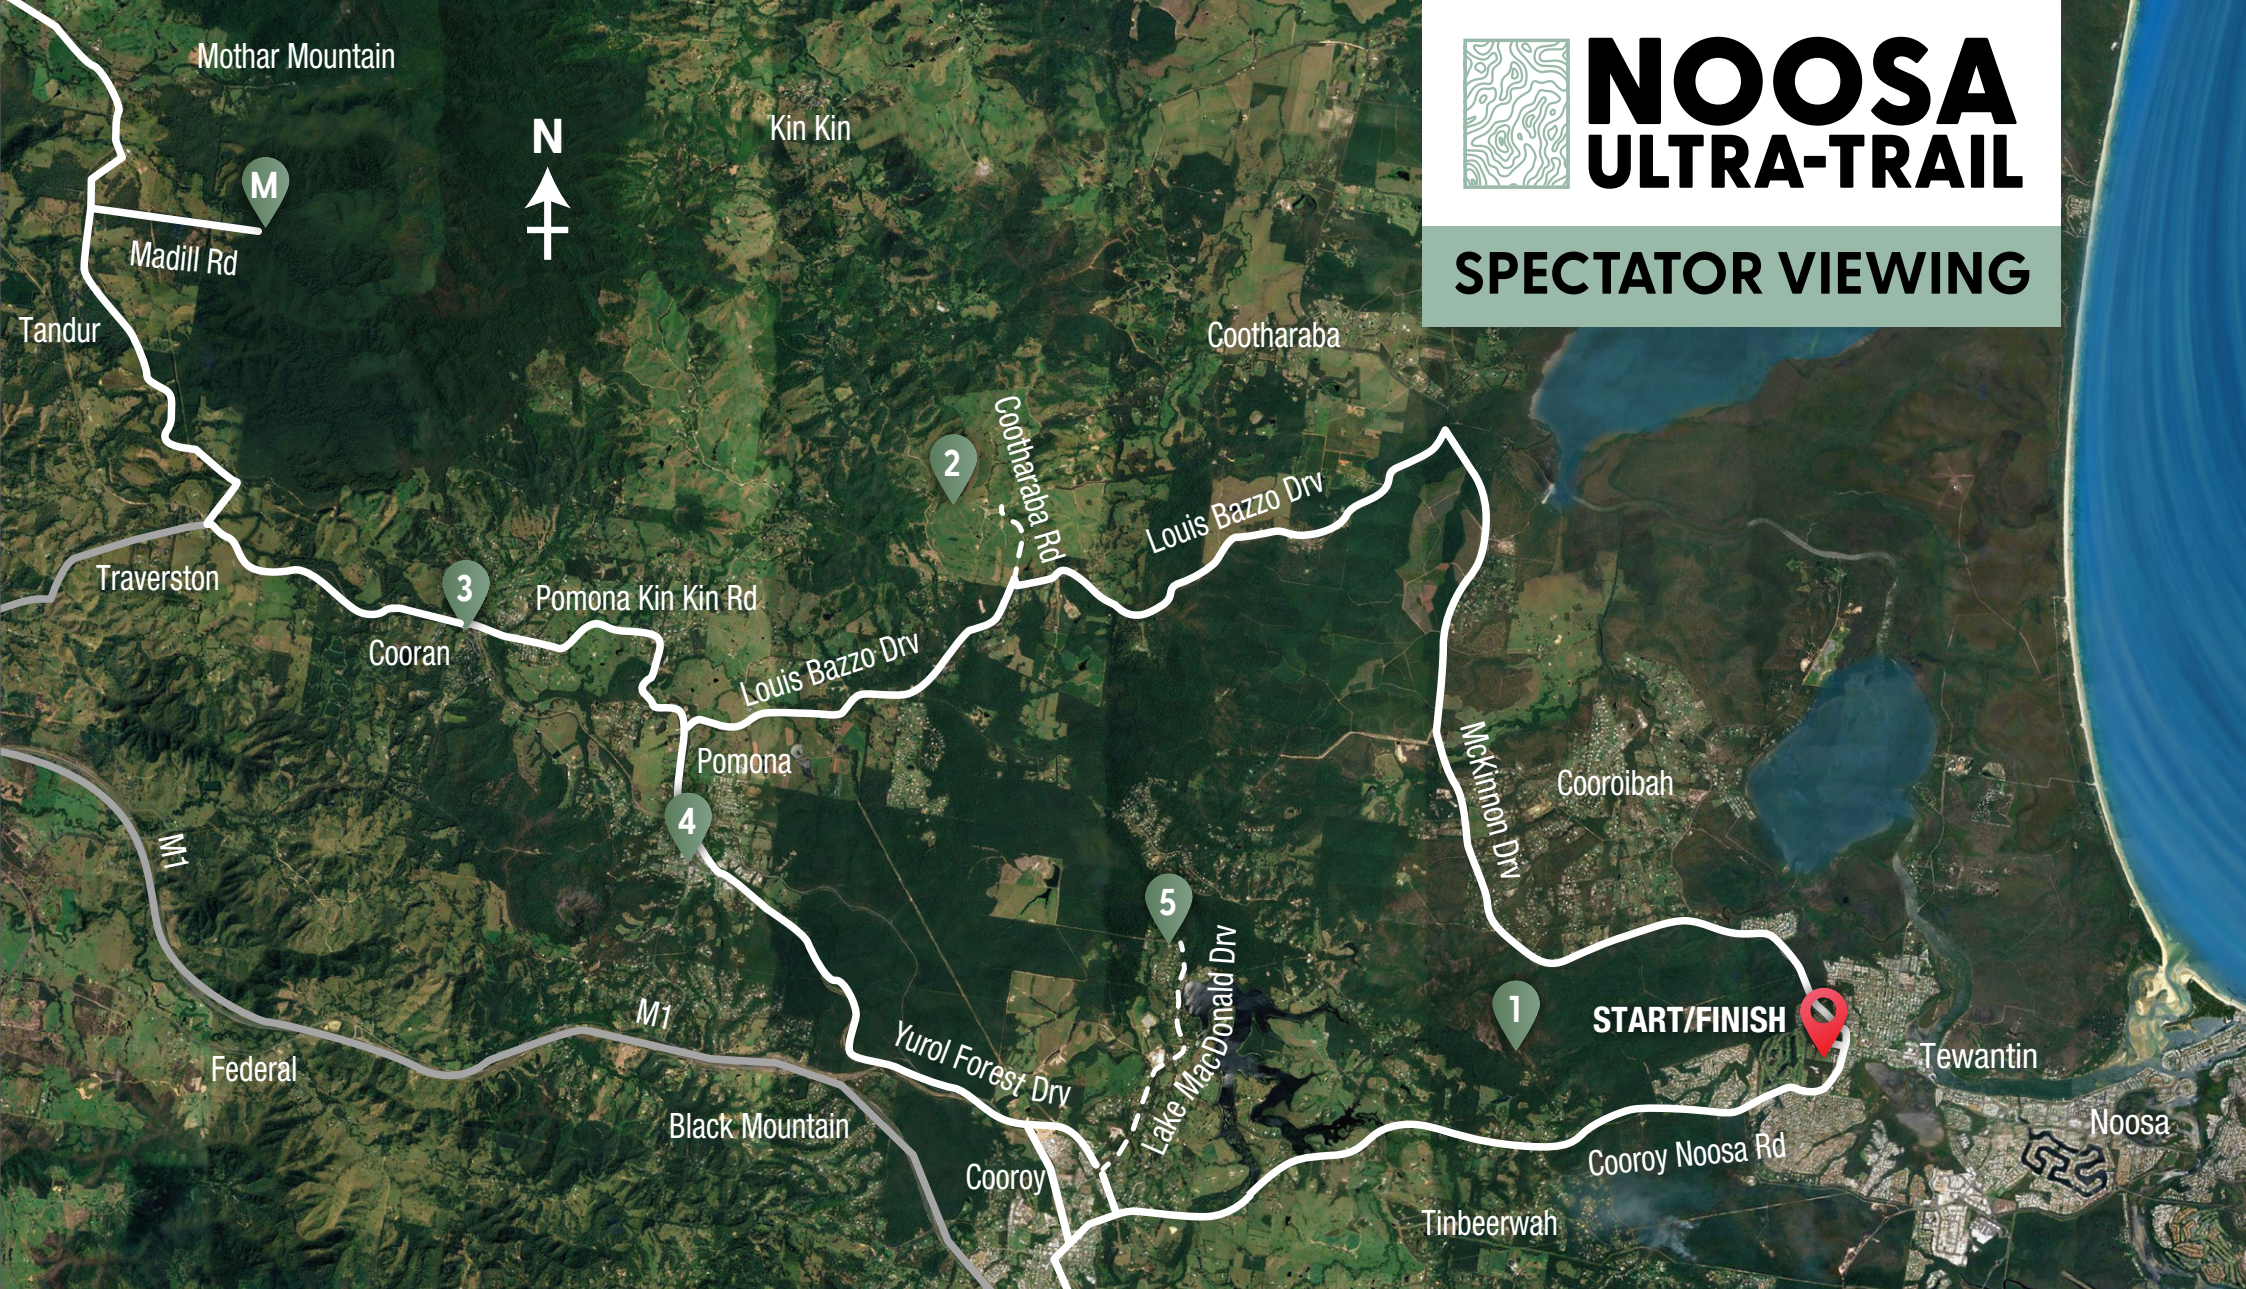

# NOOSA ULTRA-TRAIL

## SPECTATOR VIEWING

—— MAIN ROAD

- - - - - VIEWING AREA ACCESS

1 CHECKPOINTS

\*No access to checkpoint 1

\*\*No vehicle access to checkpoint 2.  
Access is available to view 50km & 100km athletes  
1km from checkpoint 2.