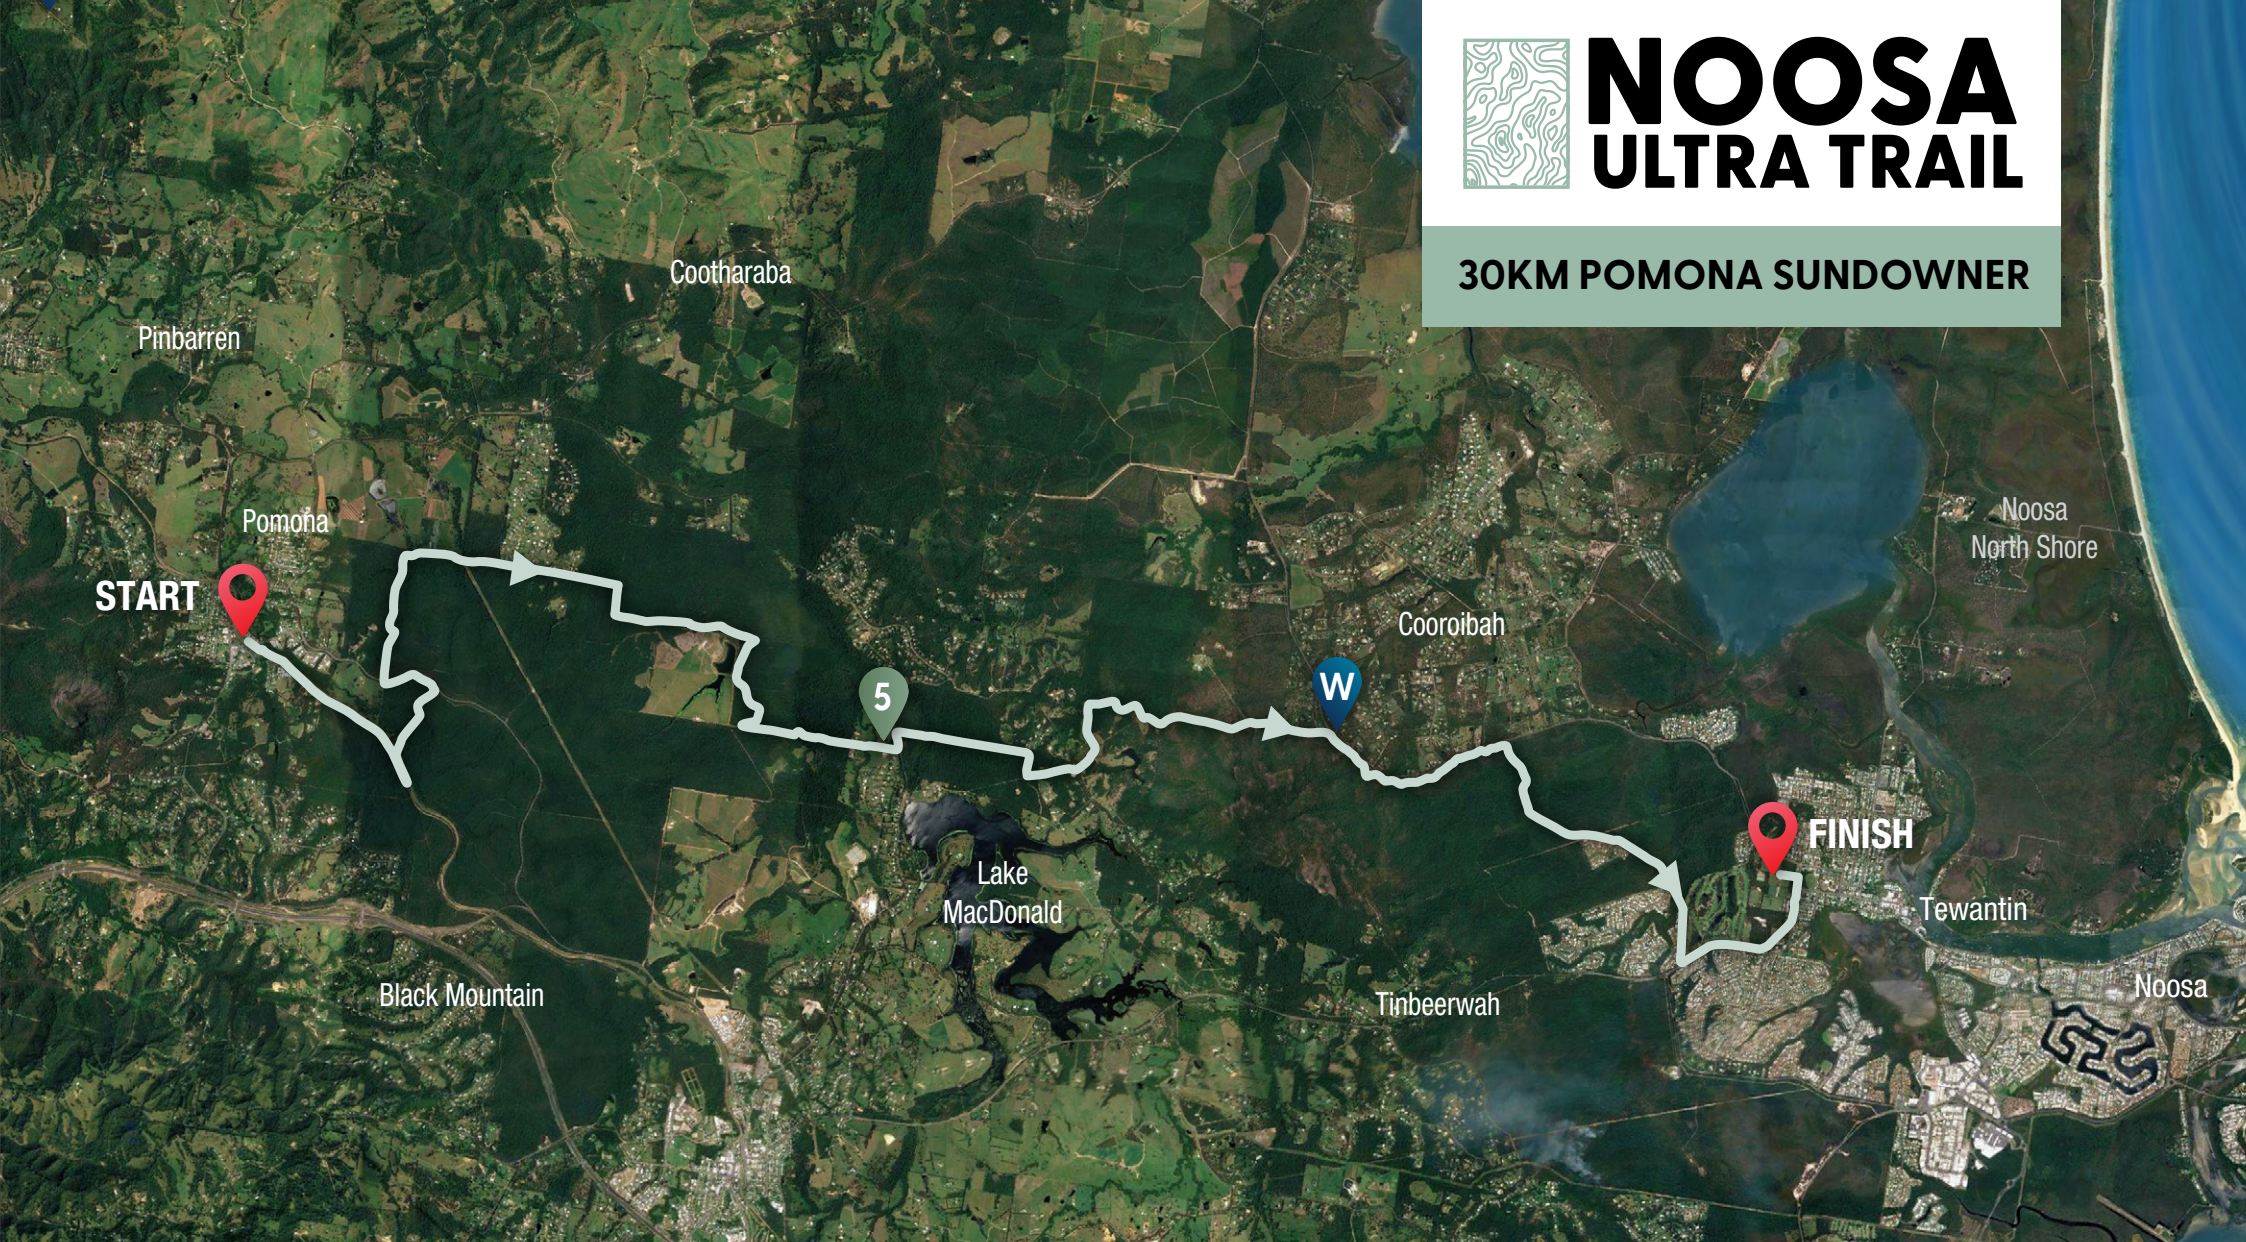

NOOSA ULTRA TRAIL

30KM POMONA SUNDOWNER

1 CHECKPOINTS

W WATER

5 - Lake MacDonal 16km

1 - 22km

ELEVATION PROFILE